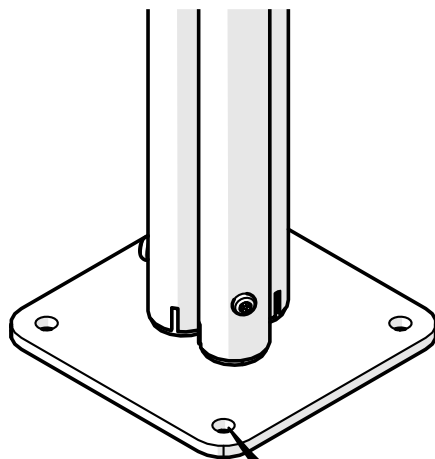

Part Reference	Description
PP-BABL-G-MA-SU	Babel Drum (Large) - G-Major (Surface Fix)

Check Risk Assessment

Packages

x1

x1

x1

		L	W	H	Weight	Net
x1	900929	47cm / 18.5"	47cm / 18.5"	26cm / 10"	11kg / 24lbs	
x1	900525	140cm / 55"	40cm / 16"	5cm / 2"	10kg / 22lbs	
x1	902170	32cm / 12.5"	23cm / 9"	23cm / 9"	6kg / lbs	

5.

Surface fixing should not present a hazard

Refer to your local Health & Safety standards

D		x4
E		x4

Surface

Example fixing

	Wood		x4
	Concrete		x4
	Brick		x4

x4