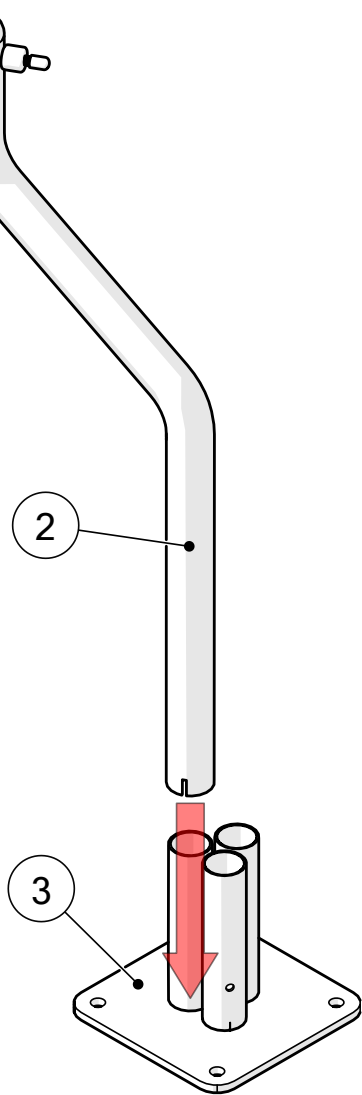

Part Reference	Description
PP-BABL-G-MA-SU	Babel Drum (Large) - G-Major (Surface Fix)

Check Risk Assessment

Packages

x1

x1

x1

		L	W	H	Weight	Net
x1	900929	47cm / 18.5"	47cm / 18.5"	26cm / 10"	11kg / 24lbs	
x1	900525	140cm / 55"	40cm / 16"	5cm / 2"	10kg / 22lbs	
x1	902170	32cm / 12.5"	23cm / 9"	23cm / 9"	6kg / lbs	

Tools required (not supplied)

¼" Bit Driver Ratchet

Spirit level

Tape Measure

900929

① x1

900525

② x3

1.

1.1

1.2

1.3

2.

TX45

C		x3
---	---	----

3.