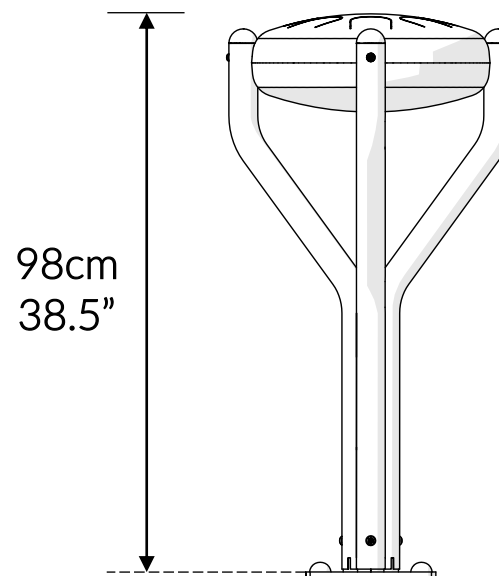

Part Reference	Description
PP-BABL-G-MA-SU	Babel Drum (Large) - G-Major (Surface Fix)

Check Risk Assessment

Packages

x1

x1

x1

		L	W	H	Weight	Net
x1	900929	47cm / 18.5"	47cm / 18.5"	26cm / 10"	11kg / 24lbs	
x1	900525	140cm / 55"	40cm / 16"	5cm / 2"	10kg / 22lbs	
x1	902170	32cm / 12.5"	23cm / 9"	23cm / 9"	6kg / lbs	

Tools required (not supplied)

¼" Bit Driver Ratchet

Spirit level

Tape Measure

900929

① x1

900525

② x3

801683

Ⓐ x3

600518

Ⓕ x3

502450

Ⓑ x3

502451

6mm x1