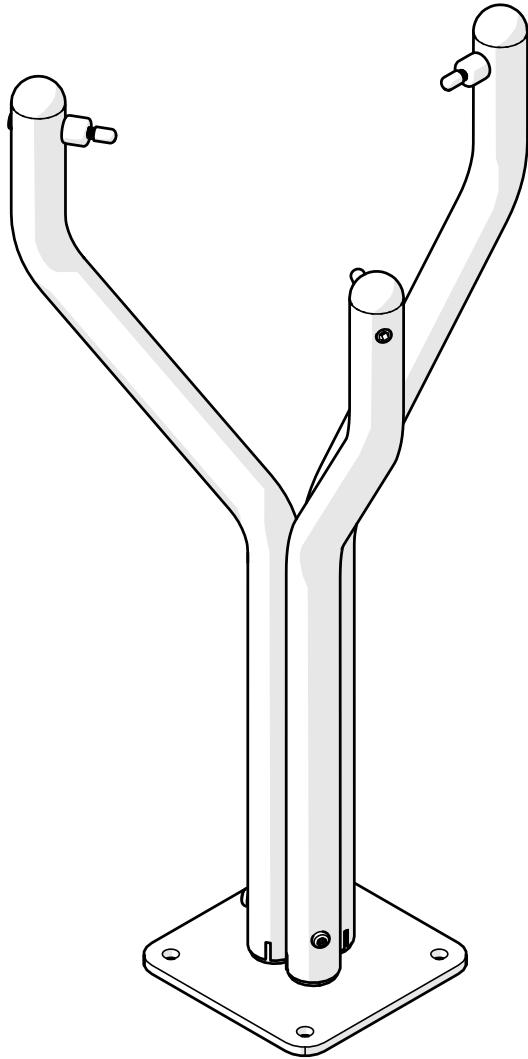

Part Reference	Description
PP-BABL-G-MA-SU	Babel Drum (Large) - G-Major (Surface Fix)

Check Risk Assessment

Packages

x1

x1

x1

		L	W	H	Weight	Net
x1	900929	47cm / 18.5"	47cm / 18.5"	26cm / 10"	11kg / 24lbs	
x1	900525	140cm / 55"	40cm / 16"	5cm / 2"	10kg / 22lbs	
x1	902170	32cm / 12.5"	23cm / 9"	23cm / 9"	6kg / lbs	

1.

1.1

1.2

1.3

2.

TX45

C		x3
---	---	----

3.