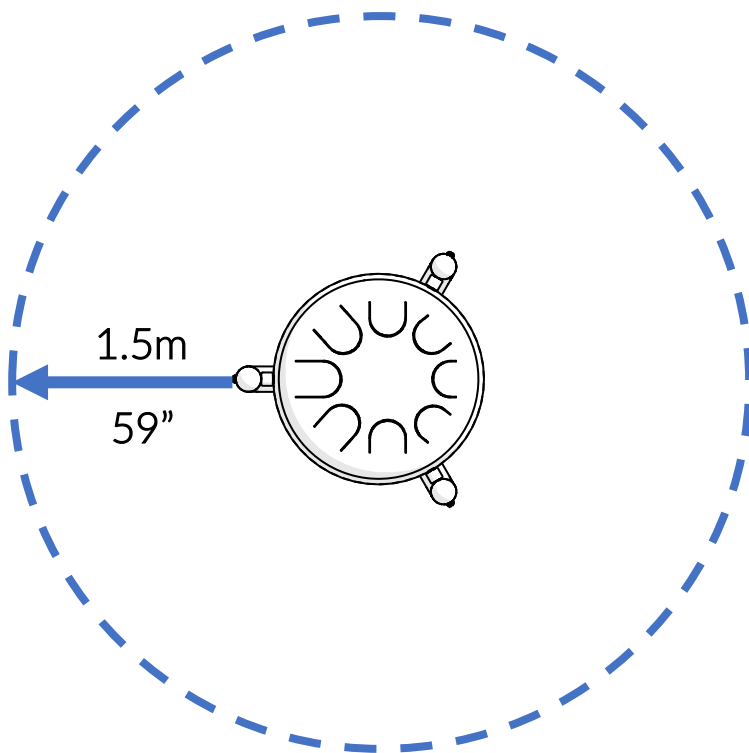

Part Reference	Description
PP-BABL-G-MA-SU	Babel Drum (Large) - G-Major (Surface Fix)

Check Risk Assessment

Packages

x1

x1

x1

		L	W	H	Weight	Net
x1	900929	47cm / 18.5"	47cm / 18.5"	26cm / 10"	11kg / 24lbs	
x1	900525	140cm / 55"	40cm / 16"	5cm / 2"	10kg / 22lbs	
x1	902170	32cm / 12.5"	23cm / 9"	23cm / 9"	6kg / lbs	

Tools required (not supplied)

¼" Bit Driver Ratchet

Spirit level

Tape Measure

900929

① x1

900525

② x3