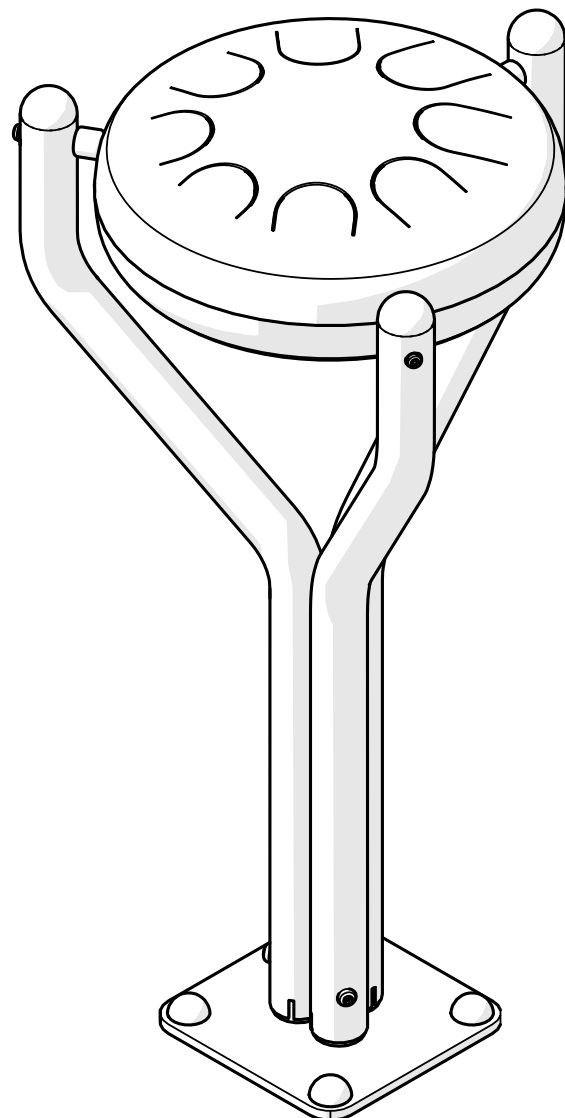

Part Reference	Description
PP-BABL-G-MA-SU	Babel Drum (Large) - G-Major (Surface Fix)

Check Risk Assessment

Packages

x1

x1

x1

		L	W	H	Weight	Net
x1	900929	47cm / 18.5"	47cm / 18.5"	26cm / 10"	11kg / 24lbs	
x1	900525	140cm / 55"	40cm / 16"	5cm / 2"	10kg / 22lbs	
x1	902170	32cm / 12.5"	23cm / 9"	23cm / 9"	6kg / lbs	

5.

Surface fixing should not present a hazard

Refer to your local Health & Safety standards

D		x4
E		x4

Surface

Example fixing

	Wood		x4
	Concrete		x4
	Brick		x4

x4