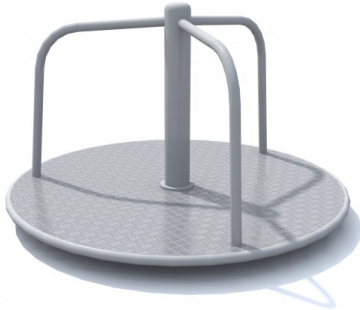

LESTE

Code: TO-RO-02

Physical

Social-emotional

Spinning

Socialisation

Balancing

Description

Playground roundabout with a diameter of 1,5 m and three handles connected with post installed in the middle of the carousel.

Playground device consists of

- 1x platform
- 1x post with three handles

Product details

- Dimensions: 1,50 x 1,50 x 0,95 m
- Safety area: 5,50 x 5,50 m
- Age: > 3 years
- A certificate confirming compatibility with norm EN 1176

Materials

Construction made of galvanized, black steel.

All images are for illustration purpose only and may vary from the actual product.