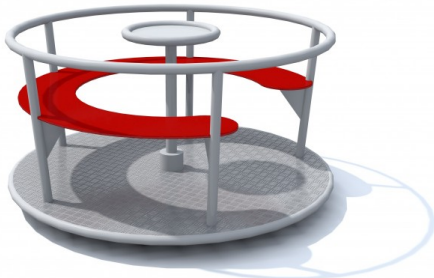

PAMPERO

Code: TO-RO-01

Physical

Social-emotional

Spinning

Socialisation

Balancing

Description

Roundabout with a diameter of 1,5m equipped with steering wheel and one long seat installed around the roundabout.

Playground device consists of

- 1x seat
- 1 x round frame which could be used as a backrest
- 1 x steering wheel

Product details

- Dimensions: 1,50 x 1,50 x 0,80 m
- Safety area: 5,50 x 5,50 m
- Age: > 3 years
- A certificate confirming compatibility with norm EN 1176

Materials

- Construction made of galvanized, black steel.
- The seat made of HDPE material with a thickness of 10mm.

- The frame color is RAL 9006, and the seat color is red.

All images are for illustration purpose only and may vary from the actual product.