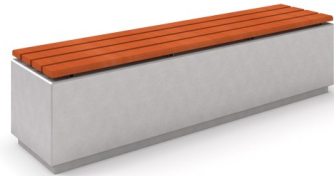

DECO concrete bench 4

Code: ST-01-DCRB-004 / ST-01-DCRS-004

Social-emotional

Socialisation

Sitting

Resting

Description

Deco concrete bench available in 2 color versions: WHITE and GREY without backrest. The seat is made of wood. The bench keeps the modern and fresh look of urban furniture and urban space by using simple, light and smooth concrete forms in hand with wood.

White deco concrete bench 4 code: ST-01-DCRB-004

Grey deco concrete bench 4 code: ST-01-DCRS-004

Product details

- Dimensions (LxWxH): 2 x 0,5 x 0,5 m
- Weight: 1100 kg

Materials

The basis of the bench is made of smooth decorate concrete available in 2 colour versions (white deco concrete or grey deco concrete). The seat can be made of 2 types of wood (spruce wood, exotic wood) available in 10 colours.