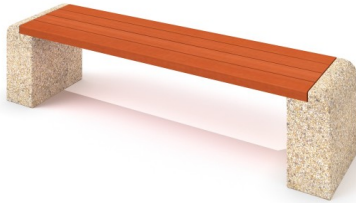

Concrete bench 06

Code: ST-01-CR-002

Social-emotional

Socialisation

Sitting

Resting

Description

Concrete bench available in 15 colours without backrest. The seat is made of wood. The bench is good choice for comfortable and good looking urban furniture to park, estete etc. Construction of this bench makes the impression of light and aesthetic furniture, best for urban space.

Product details

- Dimensions (LxWxH): 1,9 x 0,45 x 0,45 m
- Weight: 174 kg

Materials

The basis of the bench is made of grainy concrete available in 15 colours. The seat can be made of 2 types of wood (spruce wood, exotic wood) available in ten colours.