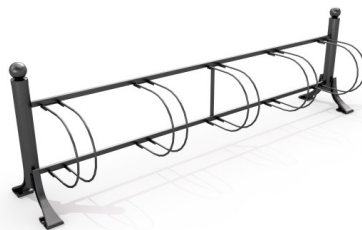

# Cast-iron bicycle rack 01

Code: RD-04-CI-001

## Description

Cast-iron bicycle rack for 5 bikes. Modular construction which allows to install more racks together.

## Product details

- Dimensions (LxWxH): 2,50 x 0,60 x 0,80 m

## Materials

The bicycle rack is made of cast-iron.

All images are for illustration purpose only and may vary from the actual product.