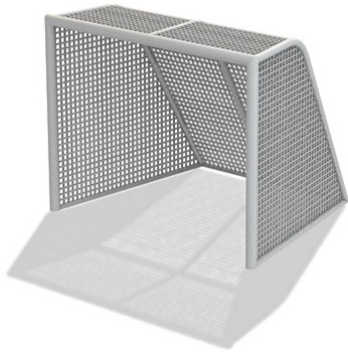

MINI GATE

Code: MR-SP-006

Physical

Social-emotional

Running

Socialisation

Thinking

Game with rules

Cardio

Description

A small gate for hockey.

Playground device consists of

- 1x mini gate

Product details

- Dimensions (LxWxH): 1,10 x 0,78 x 0,90 m
- Weight: 270 kg
- Differences in dimensions no more than +/- 5% are acceptable

Materials

- The construction made of galvanized steel.
- The construction made of pipe 48,3x2,9 mm and 38x2,6 mm and rod Ø 16 mm.
- The net of the goal made of metal rods Ø 6 mm.

All images are for illustration purpose only and may vary from the actual product.