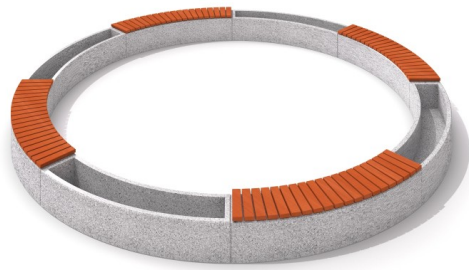

Concrete planter set with bench 06

Code: KT-05-CR-008

Social-emotional

Socialisation

Sitting

Resting

Description

Rinsed concrete bench available in 7 colours. The seat is made of wood. Bench in a shape of arc. Seat is made of wood. The bench is a good choice for comfortable and good looking urban furniture to park, estate etc. Construction of this bench makes the impression of light and aesthetic furniture, best for urban space.

Product details

- Dimensions (LxWxH): 6,00 x 6,00 x 0,46 m
- Dimension around the circumference: 18,4 m
- Seat width: 0,45 m
- Weight: 3800 kg

* The color of the grit on the render corresponds to No. 3 (Premium) from the colour card.

Materials

4 arched planters KT-05-CR-002 made of concrete reinforced with steel and 4 benches KT-01-CR-004 on a plan of circle (ca. 6 m. of diameter). Seat of the bench made of wood.

All images are for illustration purpose only and may vary from the actual product.