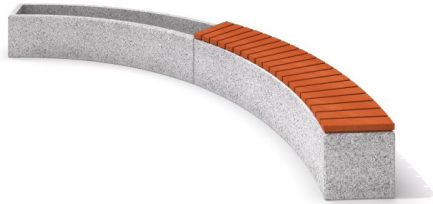

# Concrete planter set with bench 04

Code: KT-05-CR-006

Social-emotional

Socialisation

Sitting

Resting

## Description

Rinsed concrete bench available in 7 colours without backrest. Bench in a shape of arc. Seat is made of wood. The bench is a good choice for comfortable and good looking urban furniture to park, estate etc. Construction of this bench makes the impression of light and aesthetic furniture, best for urban space.

## Product details

- Dimensions (LxWxH): 3,00 x 3,00 x 0,46 m
- Arc length: 4,60 m
- Seat width: 0,45 m
- Weight: 950 kg

\* The color of the grit on the render corresponds to No. 3 (Premium) from the colour card.

## Materials

Arched planter KT-05-CR-005 made of concrete reinforced with steel and bench KT-01-CR-004 on a plan of circle (ca. 6 m. of diameter). Seat of the bench made of wood.

All images are for illustration purpose only and may vary from the actual product.