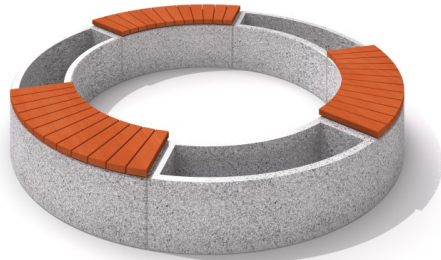

Concrete planter set with bench 03

Code: KT-05-CR-004

Social-emotional

Socialisation

Sitting

Resting

Description

Rinsed concrete bench available in 7 colours without backrest. Bench in a shape of arc. Seat is made of wood. The bench is a good choice for comfortable and good looking urban furniture to park, estate etc. Construction of this bench makes the impression of light and aesthetic furniture, best for urban space.

Product details

- Dimensions (LxWxH): 3,00 x 3,00 x 0,46 m
- Dimension around the circumference: 9,42 m
- Seat width: 0,45 m
- Weight: 3800 kg

* The color of the grit on the render corresponds to No. 3 (Premium) from the colour card.

Materials

3 arched planters KT-05-CR-001 made of concrete reinforced with steel and 3 benches KT-01-CR-003 on a plan of circle (ca. 3 m. of diameter). Seat of the bench made of wood. Planters with drain hole on the bottom.