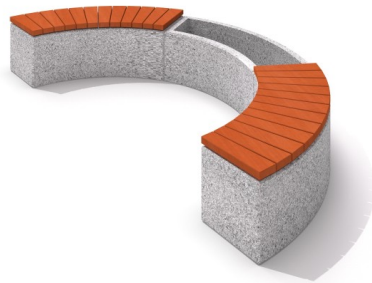

Concrete planter set with bench 01

Code: KT-05-CR-002

Social-emotional

Socialisation

Sitting

Resting

Description

Rinsed concrete bench available in 7 colours. The seat is made of wood. Bench in a shape of arc. Seat is made of wood. The bench is a good choice for comfortable and good looking urban furniture to park, estate etc. Construction of this bench makes the impression of light and aesthetic furniture, best for urban space.

Product details

- Dimensions (LxWxH): 3,00 x 1,50 x 0,46 m
- Arc length: 4,71 m
- Seat width: 0,45 m
- Weight: 860 kg

* The color of the grit on the render corresponds to No. 3 (Premium) from the colour card.

Materials

Urban system product. Set: arched planter KT-05-CR-001 made of concrete reinforced with steel and 2 benches KT-01-CR-003 on a plan of circle (ca. 3 m. of diameter). Seat of the bench can be made of 3 types of wood (spruce wood, alder wood or sapele mahogany wood) available in 7 colours. Planter with drain hole on the bottom.