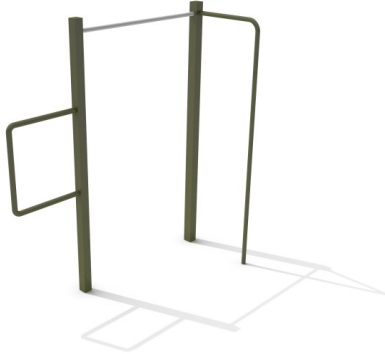

# STREET WORKOUT 8

Code: KS-SW-26

Physical

Social-emotional

Hanging

Climbing

Socialisation

Riding

## Description

Gymnastic set for teenagers and adults consisting of: 1 pull up pipe, 1 big square-shaped handle and 1 horizontal bar. The structure is made of galvanized and powder coated steel. Training on the set strengthen muscles of the chest, back, arms, shoulders and abdomen. It also affects the sense of balance and improves motor coordination.

## Product details

- Dimensions (LxWxH): 2,07 x 0,74 x 2,50 m
- Safety area (LxW): 5,07 x 3,74 m
- Freefall height: 1,40 m
- Height of the bar: 2,40 m
- User's maximum weight: 150 kg
- A certificate confirming compatibility with norm EN 16630
- Differences in dimensions no more than +/- 5% are acceptable

## Materials

- Galvanized and powder painted steel - the devices are painted in green (RAL 6013) and grey (RAL 9006). On request other RAL colors may be used.
- Construction posts with square profile 80x80 mm (thickness 3 mm),
- Screws covered by polymer caps.