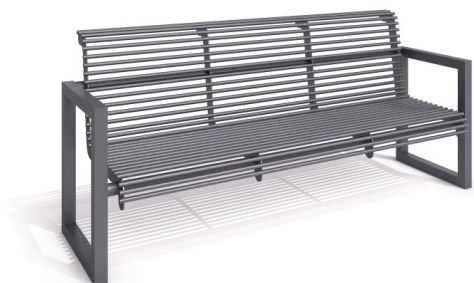

# steel bench 28

Code: KH-01-S-028

Social-emotional

Socialisation

Sitting

Resting

## Description

Urban system product. Steel bench with backrest and armrests made of galvanized steel and powder painted. Seat and backrest are made of steel.

## Product details

- Dimensions (LxWxH): 1,80 x 0,55 x 0,96 m

## Materials

The frame of bench is made of galvanized steel and powder painted. The seat and backrest are made of steel.

All images are for illustration purpose only and may vary from the actual product.