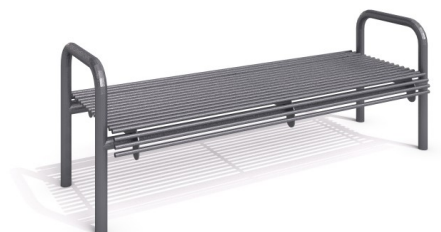

steel bench 27

Code: KH-01-S-027

Social-emotional

Socialisation

Sitting

Resting

Description

Urban system product. Steel bench with armrests and without backrest made of galvanized steel and powder painted. Seat is made of steel.

Product details

- Dimensions (LxWxH): 1,9 x 0,45 x 0,43 m
- Length of the seat: 1,8 m

Materials

The frame of bench is made of galvanized steel and powder painted. The seat is made of steel.

All images are for illustration purpose only and may vary from the actual product.