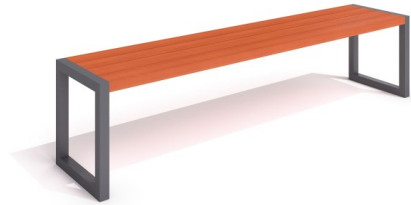

steel bench 16

Code: KH-01-S-016

Social-emotional

Socialisation

Sitting

Resting

Description

Urban system product. Steel bench without armrests and backrest made of galvanized steel and powder painted. Seat is made of spruce wood, available in oak and palisander colours.

Product details

- Dimensions (LxWxH): 1,9 x 0,42 x 0,44 m
- Length of the seat: 1,8 m

Materials

- The frame of bench is made of galvanized steel and powder painted.
- The seat is made of spruce wood, available in oak and palisander colours.