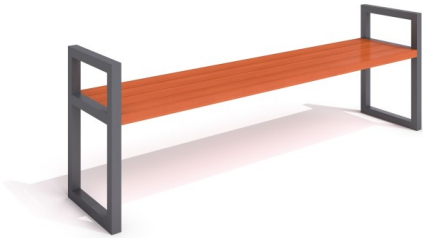

steel bench 15

Code: KH-01-S-015

Social-emotional

Socialisation

Sitting

Resting

Description

Urban system product. Steel bench with armrests and without backrest made of galvanized steel and powder painted. Seat is made of spruce wood, available in oak and palisander colours.

Product details

- Dimensions (LxWxH): 1,9 x 0,42 x 0,44 m
- Length of the seat: 1,8 m

Materials

- The frame of bench is made of galvanized steel and powder painted.
- The seat is made of spruce wood, available in oak and palisander colours.

All images are for illustration purpose only and may vary from the actual product.