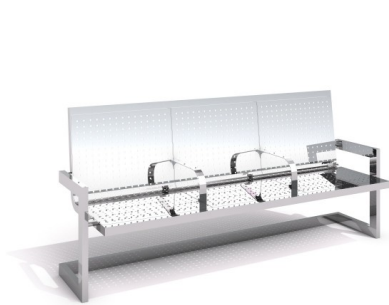

Stainless steel bench 12

Code: KH-01-NX-012

Social-emotional

Socialisation

Sitting

Resting

Description

Stainless steel bench with backrest and 4 armrests. Seat and backrest made of stainless steel plate (1,5 mm). The bench keeps elegant and simple look of urban furniture.

Product details

- Dimensions (LxWxH): 1,85 x 0,7 x 0,88 m

Materials

The frame of bench is made of stainless steel. The seat and backrest are made of stainless steel plate (1,5mm).

All images are for illustration purpose only and may vary from the actual product.