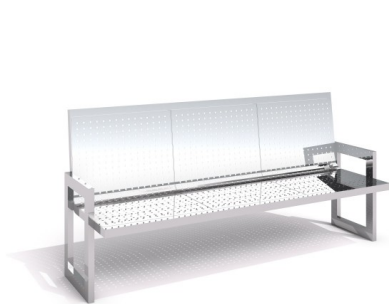

Stainless steel bench 11

Code: KH-01-NX-011

Social-emotional

Socialisation

Sitting

Resting

Description

Stainless steel bench with backrest and armrests. Seat and backrest made of stainless steel plate (1,5 mm). The bench keeps elegant and simple look of urban furniture.

Product details

- Dimensions (LxWxH): 1,85 x 0,7 x 0,88 m

Materials

The frame of bench is made of stainless steel. The seat and backrest is made of wood available in two colours (dark and light).

All images are for illustration purpose only and may vary from the actual product.