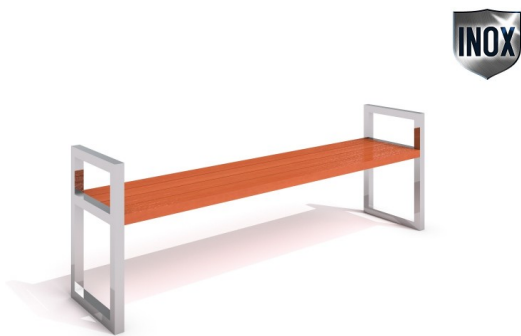

Stainless steel bench 05

Code: KH-01-NX-005

Social-emotional

Socialisation

Sitting

Resting

Description

Stainless steel bench with armrests and without backrest. Seat and backrest made of spruce wood, available in oak and palisander colours. The bench keeps elegant and simple look of urban furniture.

Product details

- Dimensions (LxWxH): 1,9 x 0,42 x 0,44 m
- Length of the seat: 1,8 m

Materials

- The frame of bench is made of stainless steel.
- The seat and backrest is made of spruce wood, available in oak and palisander colours.