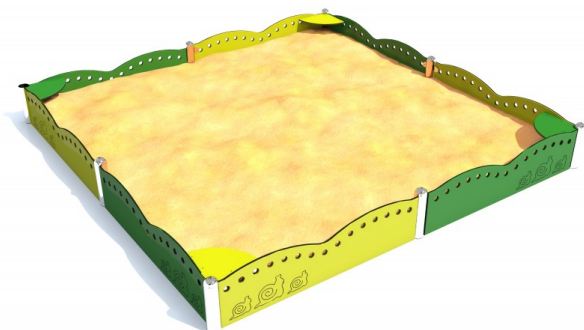

SABLO 5

Code: K955

Social-emotional

Cognitive

Creative

Sitting

Socialisation

Sensory integration

Description

Playground sandbox with stylistics referring to the shapes of the snail and vivid colors. Construction made of stainless steel resistant to weather conditions and intensive use. The panels and the seats made of HDPE material.

* All stainless steel Limako products are available in galvanized and powder painted version.

Playground device consists of

- 8x posts
- 8x panels
- 4x seats

Product details

- Dimensions: 2,92 x 2,92 x 0,35 m
- Safety area: 5,92 x 5,92 m
- Age: under 3 years
- A certificate confirming compatibility with norm EN 1176

Materials

Construction made of stainless steel. The panels and seats made of HDPE material.

All images are for illustrative purposes only and may vary from the actual product.