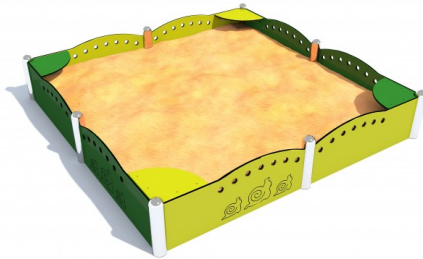

SABLO 4

Code: K954

Social-emotional

Cognitive

Creative

Sitting

Socialisation

Sensory integration

Description

Playground sandbox with stylistics referring to the shapes of the snail and vivid colors. Construction made of stainless steel resistant to weather conditions and intensive use. The panels and the seats made of HDPE material.

* All stainless steel Limako products are available in galvanized and powder painted version.

Playground device consists of

- 8x posts
- 8x panels
- 4x seats

Product details

- Dimensions: 2,00 x 2,00 x 0,35 m
- Safety area: 5,00 x 5,00 m
- Age: under 3 years
- A certificate confirming compatibility with norm EN 1176

Materials

Construction made of stainless steel. The panels and seats made of HDPE material.

All images are for illustrative purposes only and may vary from the actual product.