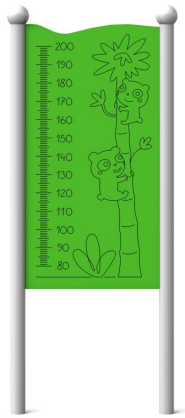

EDITO 25

Code: IS-TA-209

Physical

Social-emotional

Cognitive

Creative

accessibility

Integration

Socialisation

Thinking

Education

Description

Educational board designed for creative play, suitable for use by children in wheelchairs. The toy features a board with cut-out koala bears and a height measuring scale [cm]. This unique product not only teaches but also supports the sensory development of the child. The structure is made of black steel, galvanized, and powder-coated. The board is made of HDPE material. The tubes are finished with spherical decorative elements.

Playground device consists of

- 2 x posts
- 1 x board with a koala cut-out and height measuring scale [cm]

Product details

- Dimensions (LxWxH): 0,9 x 0,1 x 2,25 m
- Safety area (LxW): 3,9 x 3,1 m
- Age group: 2+

- Number of users: 1 person
- A certificate confirming compatibility with norm EN 1176
- Dimensional differences of no more than +/- 5% are allowed.

Materials

- The structure is made of black steel, galvanized, and powder-coated,
- Main structural profile dimensions: $\text{Ø}76.1 \times 2$ mm,
- Structure color [RAL]: 9006,
- The board is made of 15 mm HDPE plastic,
- Board color: green.