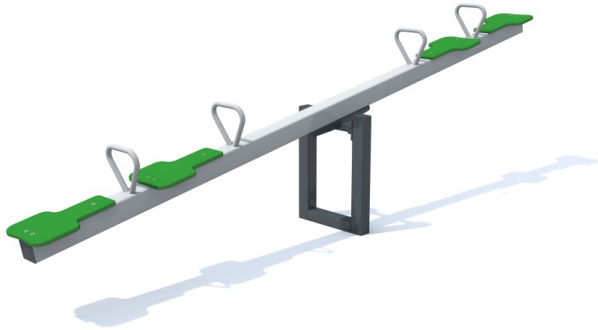

IRIS 2

Code: IS-PA-202

Physical

Swinging

Social-emotional

Socialisation

Description

Seesaw dedicated for 4 people. Construction made of galvanized steel resistant to weather conditions and intensive use. Color of construction is grey, the colour of seats is green. Seesaw dedicated to children in age 3-16.

Note! The seesaw supplied without bumpers.

Playground device consists of

- 1x main post
- 1x arm
- 4x round handles
- 4x anti-slip seats

Product details

- Dimensions (LxWxH): 3,04 x 0,38 x 0,75 m
- Safety area: 5,04 x 2,38 m
- Free fall height: 0,95 m
- Age: 3-16
- A certificate confirming compatibility with norm EN 1176

Materials

- Construction made of galvanized steel resistant to weather conditions and intensive use.

- Anti-slip seats made of HDPE.

All images are for illustration purpose only and may vary from the actual product.