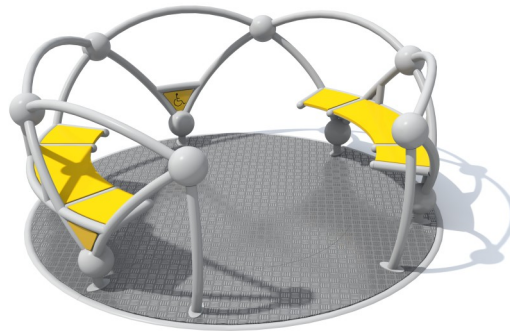

## Description

Inclusive roundabout carousel designed to accommodate 1 person in a wheelchair and 6 people seated on benches simultaneously. Designed with maximum safety and comfort in mind, the carousel is operated by an individual outside, ensuring full control over the ride. Its modern design, resembling an atom, perfectly complements urban or park spaces. The sturdy construction, made of black steel, is corrosion-resistant and powder-coated for durability and weather resistance. The floor is made of non-slip, tread-patterned aluminum sheet.

## Playground device consists of

- 1 rotating platform,
- 2 benches,
- 1 wheelchair-accessible station.

## Product details

- Dimensions (LxWxH): 2,14 x 2,14 x 0,91 m
- Safety zone: 6,14 x 6,14 m
- Free fall height: 1,0 m
- User age: 2+
- Number of users: 7 people
- Maximum user weight: 130 kg
- Maximum load capacity: 700 kg
- A certificate confirming compatibility with norm EN 1176
- Dimensional differences of up to +/- 5% are acceptable.

## Materials

- Construction: black steel, corrosion-protected, and powder-coated (60x40x3 mm)
- Carousel bearing: slewing bearing
- Platform: aluminum sheet, tread-patterned
- Decorative elements: HDPE plastic, color - yellow
- Seats: HDPE plastic, color - yellow
- Construction color [RAL]: 9006.