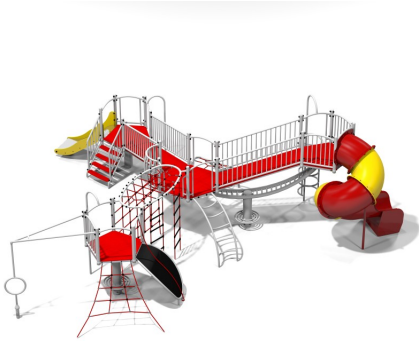

SCORPIUS

Code: GM445556

Physical

Social-emotional

Cognitive

Sliding down

Hanging

Spinning

Climbing

Socialisation

Riding

Getting across

Description

Four-towers multifunctional climbing set based on support frame fixed to extremely strong foundation pillar and two additional separate pillars. Construction of the set is hot-dip gavanized, powder painted and consists of pipes with rounded profile. Floor of the platform covered by PE plate with anti-slip dots. It's equipped with polypropylene 16mm ropes reinforced with steel core. The slide surface made of stainless steel, sides of the slide made of HDPE material with thickness 19mm. Optionally plastic slide can be fixed.

Playground device consists of

- 3x pentagonal tower
- 1 x hexagonal tower
- 2x bridge
- 1x wavy slide
- 1x tube slide
- 1x entrance curved ladder
- 1x entrance climbing net
- 1x entrance stairs with banister

- 1x net climbing wall
- 2x rope ladders
- 1x rotating element
- 1x entrance element with rings
- 1x entrance ramp with supporting rope
- 2x fire pipe

Product details

- Dimensions: 9,22 x 8,91 x 3,16 m
- Safety area: 12,71 x 11,93 m
- Free fall height: 1,98 m
- Age: > 3 years
- A certificate confirming compatibility with norm EN 1176