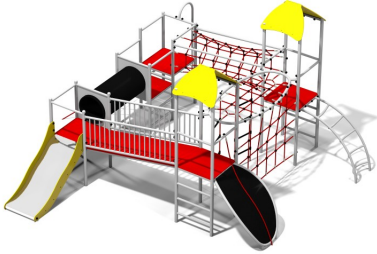

GERBERA

Code: GM444401-T

Physical

Social-emotional

Cognitive

Sliding down

Hanging

Climbing

Crawling

Socialisation

Riding

Getting across

Description

Five-towers multifunctional climbing set. Construction of the set is galvanized, powder painted and consists of pipes with rounded profile. Floor of the platform covered by PE plate with anti-slip dots. It's equipped with polypropylene 16mm ropes reinforced with steel core. The slide surface made of stainless steel, sides of the slide made of HDPE material. Optionally plastic slide can be fixed.

Playground device dedicated to children in age 3-15 years old.

Playground device consists of

- 2x towers with roof
- 3x towers without a roof
- 1x net climbing wall
- 2x rope ladders
- 1x entrance ramp with supporting rope
- 4x entrance ladder
- 1x curved entrance ladder
- 1x entrance climbing net

- 1x fire pipe
- 1x wavy slide
- 1x bridge
- 1x rope tunnel
- 1x tube tunnel

Product details

- Dimensions: 5,83 x 5,42 x 3,22 m
- Safety area: 8,84 x 8,9 m
- Free fall height: 2,0 m
- Age: > 3 years
- Certificate confirming compatibility with norm EN 1176