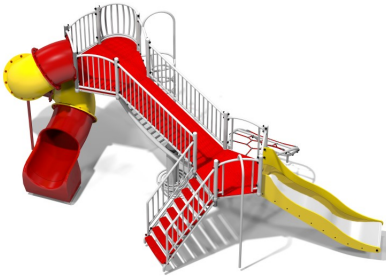

CASSIOPEIA

Code: GM425607

Physical

Social-emotional

Cognitive

Sliding down

Hanging

Climbing

Socialisation

Riding

Description

Two-towers multifunctional climbing set based on support frame fixed to extremely strong foundation pillar. Construction of the set is hot-dip gavanized, powder painted and consists of pipes with rounded profile. Floor of the platform covered by PE plate with anti-slip dots. It's equipped with polypropylene 16mm ropes reinforced with steel core. The slide surface made of stainless steel, sides of the slide made of HDPE material with thickness 19mm. Optionally plastic slide can be fixed.

Playground device consists of

- 1x pentagonal tower
- 1x hexagonal tower
- 1x bridge
- 1x wavy slide
- 1x tube slide
- 1x entrance element with rings
- 1x entrance stairs with banisters
- 1x entrance climbing net in the shape of honeycomb
- 1x fire pipe