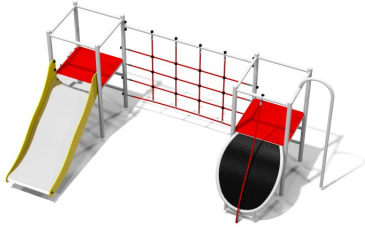

DAISY

Code: GM424401-T

Physical

Social-emotional

Cognitive

Sliding down

Hanging

Climbing

Socialisation

Riding

Getting across

Description

Two-towers multifunctional climbing set. Construction of the set is gavanized, powder painted and consists of pipes with rounded profile. Floor of the platform covered by PE plate with anti-slip dots. It's equipped with polypropylene 16mm ropes reinforced with steel core. The slide surface made of stainless steel, sides of the slide made of HDPE material. Optionally plastic slide can be fixed.

Playground device dedicated to children in age 3-15 years old.

Playground device consists of

- 2 x tower
- 1 x net climbing wall
- 1 x wavy slide
- 2 x entrance ladder
- 1 x fire pipe
- 1 x entrance ramp with supporting rope

Product details

- Dimensions: 4,33 x 2,25 x 1,80 m
- Safety area: 7,38 x 5,75 m
- Free fall height: 1,8 m
- The hight of the platform: 0,9 m
- Age: > 3 years
- Certificate confirming compatibility with norm EN 1176