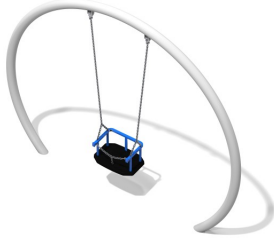

STARGATE 2

Code: GM1606-b

Physical

Swinging

Social-emotional

Description

Single swing with baby box seat dedicated for 1 baby. Color of construction is grey, color of seat is black with blue backrest.

Playground device consists of

- 1x round frame
- 1x baby box seat suspended on the chains

Product details

- Dimensions: 2,59 x 0,31 x 2,16 m
- Safety area: 1,75 x 7,34 m
- Free fall height: 1,20 m
- Age: under 3 years
- Certificate confirming compatibility with norm EN 1176

Materials

Construction made of galvanized steel and powder painted. Anti-slip seats with backrest and chain for protection of the baby.

All images are for illustration purpose only and may vary from the actual product.