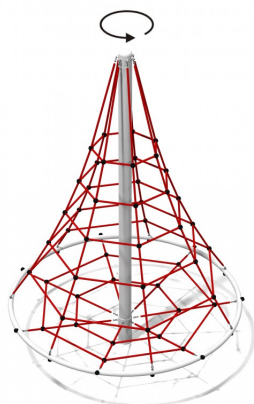

MT. BLANC

Code: GM0704

Physical

Social-emotional

Cognitive

Hanging

Spinning

Climbing

Socialisation

Balancing

Getting across

Description

Net structure with rotation function dedicated for children in age 3-15.

Playground device consists of

- 1x central post
- 1x big circle
- 2x climbing system - upper and down

Dimensions:

- 2,15 x 2,15 x 3,06 m
- Safety area: 6,15 x 6,15 m
- Free fall height: 2,00 m
- Certificate confirming compatibility with norm EN 1176

Materials

Construction made of galvanized steel and powder painted. Ropes with diameter 16mm, connection made of plastic.