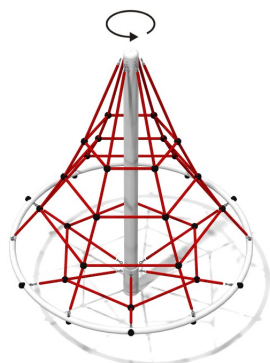

MT. KASPROWY

Code: GM0702

Physical

Social-emotional

Cognitive

Hanging

Spinning

Climbing

Socialisation

Balancing

Getting across

Description

Net structure with rotation function dedicated for children in age 3-15.

Playground device consists of

- 1x central post
- 1x big circle
- 2x climbing system - upper and down

Dimensions:

- 1,58 x 1,58 x 1,97 m
- Safety area: 5,58 x 5,58 m
- Free fall height: 1,29 m
- Certificate confirming compatibility with norm EN 1176

Materials

Construction made of galvanized steel and powder painted. Ropes with diameter 16mm, connection made of plastic.