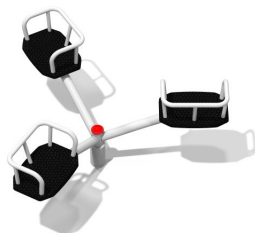

# CYCLAMEN

Code: GM0483-T

Physical

Social-emotional

Spinning

Socialisation

Balancing

## Description

Roundabout with three seats anti-slip with backrests. A device dedicated to children in age 3-16.

## Playground device consists of

- 3x seats with backrests

## Product details

- Dimensions: 1,20 x 1,34 x 0,71
- Safety area: 5,40 x 5,40 m
- Free fall height: 1,0 m