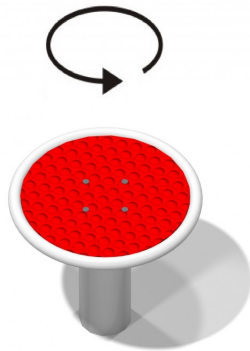

LOOP

Code: GM0410

Physical

Spinning

Social-emotional

Balancing

Description

Spinner with diameter 0,3 m. Used components: galvanized steel and PE plate. Thanks to this solution the surface of the device is soft (more safety) and anti-slip. Moreover it is not heating during sunny days and is not freezing during the winter.

Playground device consists of

- 1x post with small rotating platform

Dimensions:

- 0,34 x 0,34 x 0,29 m
- Safety area: 3,34 x 3,34 m
- Free fall height: 1,0 m
- Certificate confirming compatibility with norm EN 1176

Materials

Construction made of galvanized steel and powder painted. The floor made of PE material.

All images are for illustration purpose only and may vary from the actual product.