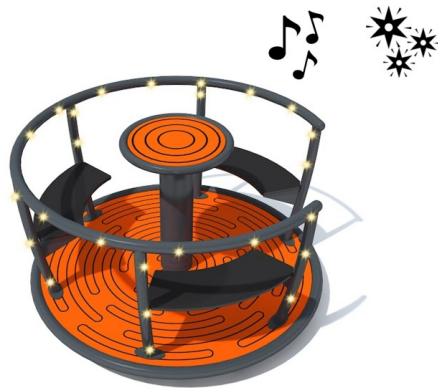

TORNADO 130 LUMO PLAY

Code: GM0147-1p-LP-H

Physical

Social-emotional

Cognitive

Creative

Sitting

Spinning

Interaction

Socialisation

Music

Lighting

Description

LUMO PLAY Carousel – light, sound, and motion in one!

Turn an ordinary ride into an extraordinary adventure! Our carousel is equipped with the innovative LUMO PLAY system – a unique technology that generates colorful lights and melodies during motion. This transforms every ride into a dynamic, multi-sensory experience that delights children of all ages.

The 1.30 m diameter carousel with three seats and a driving handle ensures comfortable and safe play. The spectacular lighting, built into a solid metal structure, adds a modern look to any playground.

And that's not all! The carousel requires no external power supply or batteries – all energy is generated purely by motion. The entire system can be easily controlled via an intuitive mobile app available on Google Play and the App Store. Play music on the carousel directly from your phone, Spotify, YouTube Music, or any other streaming service.

The structure is made of corrosion-protected and powder-coated steel sheets and pipes in graphite color (RAL 7016). The floor is made of HPL board with LUMO engraving.