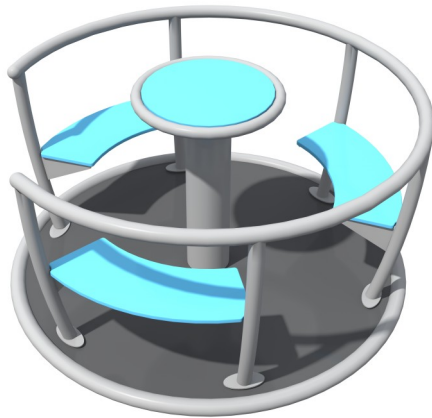

TORNADO 130 PLUS

Code: GM0147-1p-H

Physical

Social-emotional

Spinning

Socialisation

Balancing

Tornado 130 PLUS Carousel – small in size, big in fun!

Three seats, a central drive wheel, and loads of joy! This 1.30 m carousel is the perfect place for fun and social interaction. Thanks to its compact size, it fits perfectly on both large and small playgrounds. The platform is made of durable HPL with HEXO anti-slip texture, ensuring all-year comfort and safety – it doesn't heat up in summer or freeze in winter. The solid steel structure in an elegant light grey (RAL 9006) is corrosion-protected and powder-coated for long-lasting durability. A stylish, functional, and robust choice for any modern play space.

The device includes

- 3 seats
- 1 drive-operated carousel

Product details

- Dimensions (LxWxH): 1.30 x 1.30 x 0.77 m
- Safety zone: 5.30 x 5.30 m
- Maximum fall height: 1.0 m
- User age: 2+
- Maximum number of users: 4
- A certificate confirming compatibility with norm EN 1176
- Dimensional differences not greater than +/- 5% are allowed