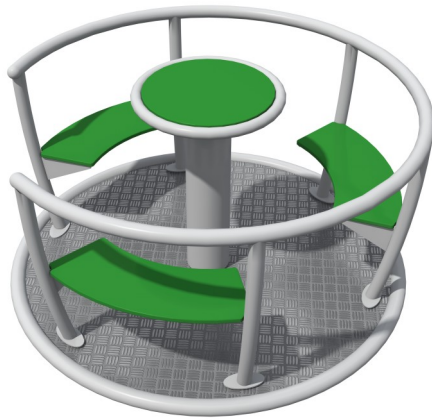

TORNADO 130

Code: GM0147-1p-A

Physical

Social-emotional

Spinning

Socialisation

Balancing

Tornado 130 Carousel – small in size, big in fun!

Get the fun spinning! This 1.30 m disc carousel with three seats and a central drive wheel is the perfect attraction for kids who love motion and shared play. The durable, anti-slip platform made of ribbed aluminum sheet offers excellent grip and safety during use. The entire structure is mounted on a robust frame made of galvanized and powder-coated steel in a sleek light grey (RAL 9006) finish. This combination of durability, safety, and timeless design makes it a perfect fit for modern playgrounds.

The device includes

- 3 seats
- 1 drive-operated carousel

Product details

- Dimensions (LxWxH): 1.30 x 1.30 x 0.77 m
- Safety zone: 5.30 x 5.30 m
- Maximum fall height: 1.0 m
- User age: 2+
- Maximum number of users: 4
- A certificate confirming compatibility with norm EN 1176
- Dimensional differences not greater than +/- 5% are allowed

Materials

- Structure made of galvanized, powder-coated steel in light grey (RAL 9006)
- Seats made of 15 mm HDPE in green
- Platform made of ribbed aluminum sheet with anti-slip texture
- Decorative elements in green, without engraving