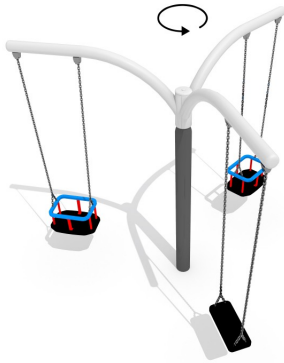

SOLANO 3-4

Code: GM-RO-152sbb

Physical

Social-emotional

Swinging

Spinning

Socialisation

Balancing

Description

Hanging roundabout with three arms, one flat seat and two baby box seats suspended on the chains. The upper part is rotating.

Playground device consists of

- 1x flat seat suspended on the chains
- 2x baby box seat suspended on the chains

Product details

- Dimensions: 2,92 x 2,54 x 2,31 m
- Safety area: 8,40 x 8,40 m plus 1 m for obstacle free zone
- Freefall height: 1,50 m
- Age: above 1 year
- A certificate confirming compatibility with norm EN 1176

Materials

Construction made of galvanized steel and powder painted with round profiles. Chains are made of stainless steel.

Differences in dimensions no more than +/- 5% are acceptable.

All images are for illustration purpose only and may vary from the actual product.