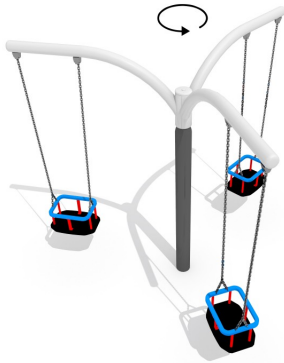

# SOLANO 3-2

Code: GM-RO-152b

Physical

Social-emotional

Swinging

Spinning

Socialisation

Balancing

## Description

Hanging roundabout with three arms and three baby box seats suspended on the chains. The upper part is rotating.

## Playground device consists of

- 3x baby box seat suspended on the chains

## Product details

- Dimensions: 2,92 x 2,54 x 2,31 m
- Safety area: 8,40 x 8,40 m plus 1 m for obstacle free zone
- Freefall height: 1,50 m
- Age: 1-3 years
- A certificate confirming compatibility with norm EN 1176