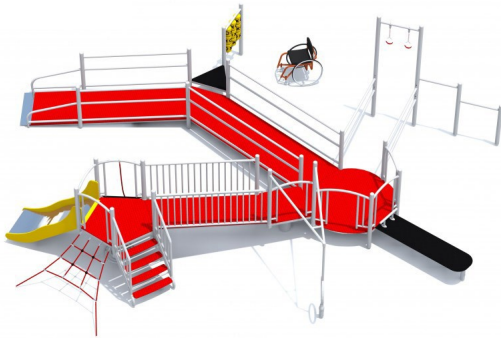

CENTAUR

Code: GK-IN-495503

Physical

Social-emotional

Cognitive

Sliding down

Hanging

Spinning

Climbing

accessibility

Integration

Socialisation

Thinking

Description

Multifunctional, integrative set for wheelchair users and fully ability children. Color of construction is grey, color of the floor is red. Construction is made of galvanized steel and powder painted, the surface of the slide is made of stainless steel, sides of the slide and both roofs made of HDPE material; floor made of PE material.

Playground device consists of

- 1x tower without roof
- 1x wavy slide
- 1x round platform
- 1x entrance platform with banisters
- 2x bridges with banisters
- 1x rotating circle
- 3x bars with handle
- 1x board with rotating element to play game "Tic Tac Toe"
- 1x entrance ramp with rope
- 1x stairs with banisters

- 1x triangle platform
- 1x climbing net
- 1x long platform which could be bench for exercise

Product details

- Dimensions: 9,17 x 7,37 x 2,30m
- Safety area: 10,49 x 12,46m
- Free fall height: 1,20m
- Age: > 3 years
- Number of users: 25 people (Including a maximum of 5 wheelchair users)
- Certificate confirming compatibility with norm EN 1176