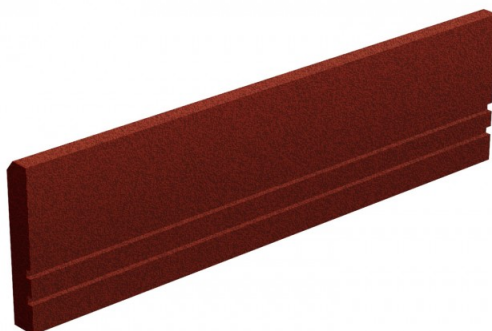

## Path border 1000 x 250 x 50 mm

Code: FSP-K50

Elastic element in the shape of border, size (LxWxH) 1000mm x 50mm x 250mm

Borders are made of SBR rubber granules mixed with polyurethane binder

In the lower part, elastic borders are equipped with technical channels for better fixing to the foundation.

The elements are intended for bordering safety surfaces, marking playgrounds, sports fields, etc.

### Available colours:

- black
- red
- green
- gray
- blue