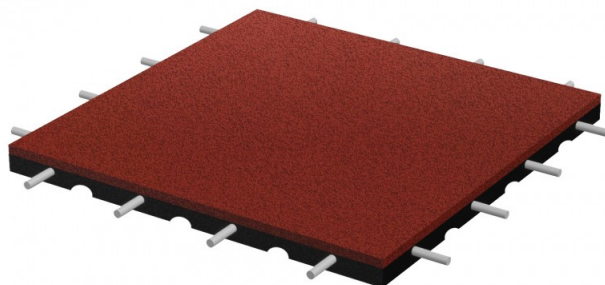

Safety slab 500 x 500 x 90 mm

Code: FSP-90

Size: 500 x 500 mm

Thickness: 90 mm

Freefall height: 2,8 m

Components: SBR rubber granules and polyurethane binder

Perfect for playgrounds, paths, or terraces.

Installation: it's to be fixed without gluing on a stable ground basis. Safety tiles should be connected with installation pins (included)

Available colours:

- black
- red
- green
- gray
- blue