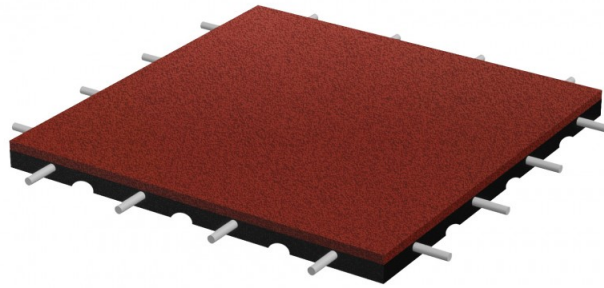

## Safety slab 500 x 500 x 75 mm

Code: FSP-75

**Size:** 500 x 500 mm

**Thickness:** 75 mm

**Freefall height:** 2,4 m

Components: SBR rubber granules and polyurethane binder

Perfect for playgrounds, paths, or terraces.

Installation: it's to be fixed without gluing on a stable ground basis. Safety tiles should be connected with installation pins (included)

### Available colours:

- black
- red
- green
- gray
- blue