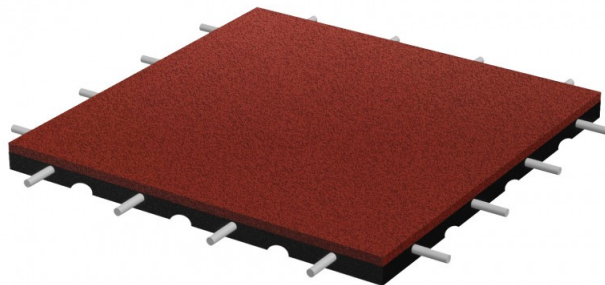

## Safety slab 500 x 500 x 70 mm

Code: FSP-70

**Size:** 500 x 500 mm

**Thickness:** 70 mm

**Freefall height:** 2,0 m

Components: SBR rubber granules and polyurethane binder

Perfect for playgrounds, paths, or terraces.

Installation: it's to be fixed without gluing on a stable ground basis. Safety tiles should be connected with installation pins (included)

### Available colours:

- black
- red
- green
- gray
- blue