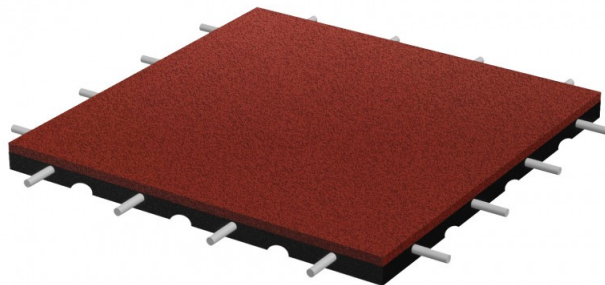

## Safety slab 500 x 500 x 60 mm

Code: FSP-60

**Size:** 500 x 500 mm

**Thickness:** 60 mm

**Freefall height:** 1,7 m

Components: SBR rubber granules and polyurethane binder

Perfect for playgrounds, paths, or terraces.

Installation: it's to be fixed without gluing on a stable ground basis. Safety tiles should be connected with installation pins (included)

### Available colours:

- black
- red
- green
- gray
- blue