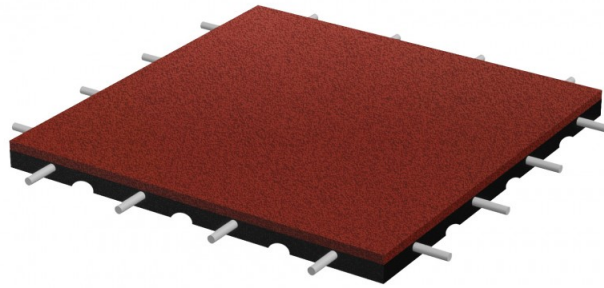

Safety slab 500 x 500 x 45 mm

Code: FSP-45

Size: 500x500 mm

Thickness: 45 mm

Freefall height: 1,5 m

Components: SBR rubber granules and polyurethane binder

Perfect for playgrounds, paths, or terraces.

Installation: it's to be fixed without gluing on a stable ground basis. Safety tiles should be connected with installation pins (included)

Available colours:

- black
- red
- green
- gray
- blue