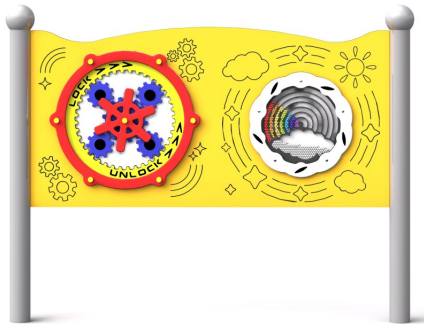

PARO 9

Code: FR-IN-25

Physical

Social-emotional

Cognitive

Creative

accessibility

Integration

Socialisation

Thinking

Manipulation

Description

A double sensory board for creative play with a sound that enhances the creativity and sensory experience of children, including those in wheelchairs. The equipment has two panels: a quickly rotating interactive panel with gears inside and an easy-rotating wheel with 100's rainbow and cloud-colored UV stable plastic balls. The board's structure is powder-coated black steel, weatherproof, and ready for intensive use. The board is made of HDPE plastic. The poles are finished with spherical decorative elements.

With this double sensory board, children will be able to develop their fine motor skills, hand-eye coordination, and imagination, all while having fun in a safe and inclusive environment.

If you prefer, you have the option to mount the board directly onto the wall. In this scenario, rather than relying on metal legs for ground-based support, we offer specialised mounting elements designed specifically for wall installation.

Available panel colors: green, yellow, red, blue.

Product details