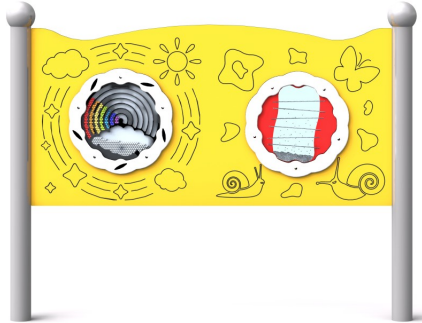

PARO 5

Code: FR-IN-21

Physical

Social-emotional

Cognitive

Creative

accessibility

Integration

Socialisation

Thinking

Manipulation

Description

A double sensory board for creative play with a sound that enhances the creativity and sensory experience of children, including those in wheelchairs. The equipment has two panels: one with a quickly rotating wheel with 100's rainbow and cloud-colored UV stable plastic balls and the other with a spinning wheel that makes the sound of rain when turned. The board's structure is powder-coated black steel, weatherproof, and ready for intensive use. The board is made of HDPE plastic. The poles are finished with spherical decorative elements.

With this double sensory board, children will be able to develop their fine motor skills, hand-eye coordination, and imagination, all while having fun in a safe and inclusive environment.

If you prefer, you have the option to mount the board directly onto the wall. In this scenario, rather than relying on metal legs for ground-based support, we offer specialised mounting elements designed specifically for wall installation.

Available panel colors: green, yellow, red, blue.

Product details