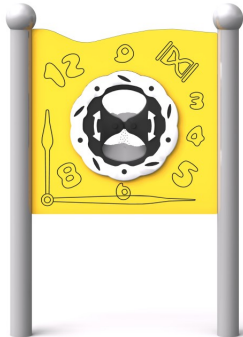

SENSA 7

Code: FR-IN-12

Physical

Social-emotional

Cognitive

Creative

accessibility

Integration

Socialisation

Thinking

Manipulation

Description

A sensory board for creative play with a sound that enhances the creativity and sensory experience of children, including those in wheelchairs. It includes thousands of tiny stainless steel balls that drop from the top to the bottom, providing a mesmerizing visual and tactile experience. Additionally, the board consists of an easy-to-use, rotating hourglass that can be set and reset for timed activities with a 30-second interval. The board's structure is made of powder-coated black steel, weatherproof, and ready for intensive use. The board is made of HDPE plastic. The poles are finished with spherical decorative elements.

With this sensory board, children will be able to develop their fine motor skills, hand-eye coordination, and imagination, all while having fun in a safe and inclusive environment.

If you prefer, you have the option to mount the board directly onto the wall. In this scenario, rather than relying on metal legs for ground-based support, we offer specialised mounting elements designed specifically for wall installation.

Available panel colors: green, yellow, red, blue.

Product details