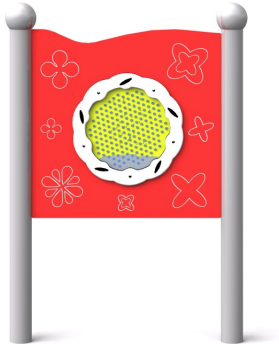

SENSA 4

Code: FR-IN-09

Physical

Social-emotional

Cognitive

Creative

accessibility

Integration

Socialisation

Thinking

Manipulation

Description

A sensory board for creative play with a sound that enhances the creativity and sensory experience of children, including those in wheelchairs. Featuring tumbling stainless steel balls that roll through the pins while you spin the disk, this device produces a beautiful sound that will surely delight and captivate. The board's structure is made of powder-coated black steel, weatherproof, and ready for intensive use. The board is made of HDPE plastic. The poles are finished with spherical decorative elements.

With this sensory board, children will be able to develop their fine motor skills, hand-eye coordination, and imagination, all while having fun in a safe and inclusive environment.

If you prefer, you have the option to mount the board directly onto the wall. In this scenario, rather than relying on metal legs for ground-based support, we offer specialised mounting elements designed specifically for wall installation.

Available panel colors: green, yellow, red, blue.

Product details

- Dimensions (LxWxH): 0.90 x 0.10 x 1.25 m
- Safety area: 3.90 x 3.10 m
- A certificate confirming compatibility with norm EN 1176

Materials