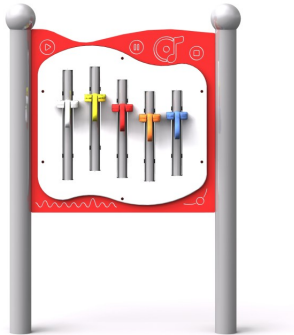

AKUSTICO 2

Code: FR-IN-04

Physical

Social-emotional

Cognitive

accessibility

Integration

Interaction

Socialisation

Education

Manipulation

Music

Description

A sensory board for creative play with a sound that enhances the creativity and sensory experience of children, including those in wheelchairs. The five pentatonic tube chimes in CDEGA produce good quality sound that will delight and inspire. The chimes are color-coded to make it easy for children to play music by color, adding an extra dimension of creativity and exploration to the experience. The board's structure is made of powder-coated black steel, weatherproof, and ready for intensive use. The board is made of HDPE plastic. The poles are finished with spherical decorative elements.

With this sensory board, children will be able to develop their fine motor skills, hand-eye coordination, and imagination, all while having fun in a safe and inclusive environment.

If you prefer, you have the option to mount the board directly onto the wall. In this scenario, rather than relying on metal legs for ground-based support, we offer specialised mounting elements designed specifically for wall installation.

Available panel colors: green, yellow, red, blue.

Product details